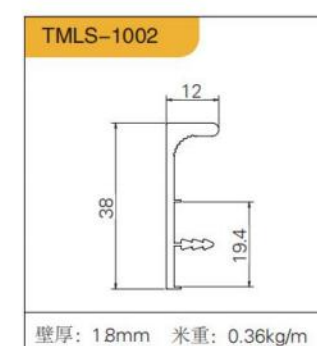

HARDWAREMINGASS
EMBLY PULL
五金明装拉手

五金封边拉手