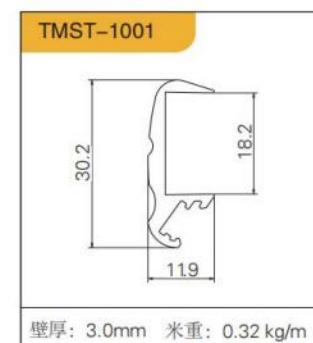

ANTI-GLARE,  
BUILT-IN  
防眩光、嵌入式

SKIRTING LINE  
踢脚线

SHOE FILE  
FRONT  
CARD, MIDDLE CARD  
鞋档 前卡、中卡

STRAIGHTENER, T-BAR  
拉直器、T型条

WINE CUP HOLDER  
WINE BOTTLE HOLDER  
酒杯架、酒瓶架

配件：天地铰链、针式铰链、20铰链、烟斗铰链