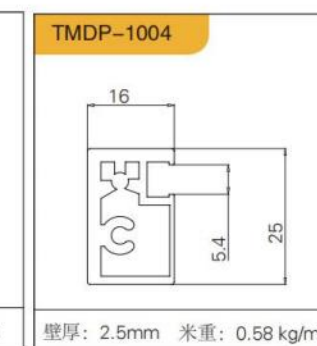

SIDEBOARD
餐边柜