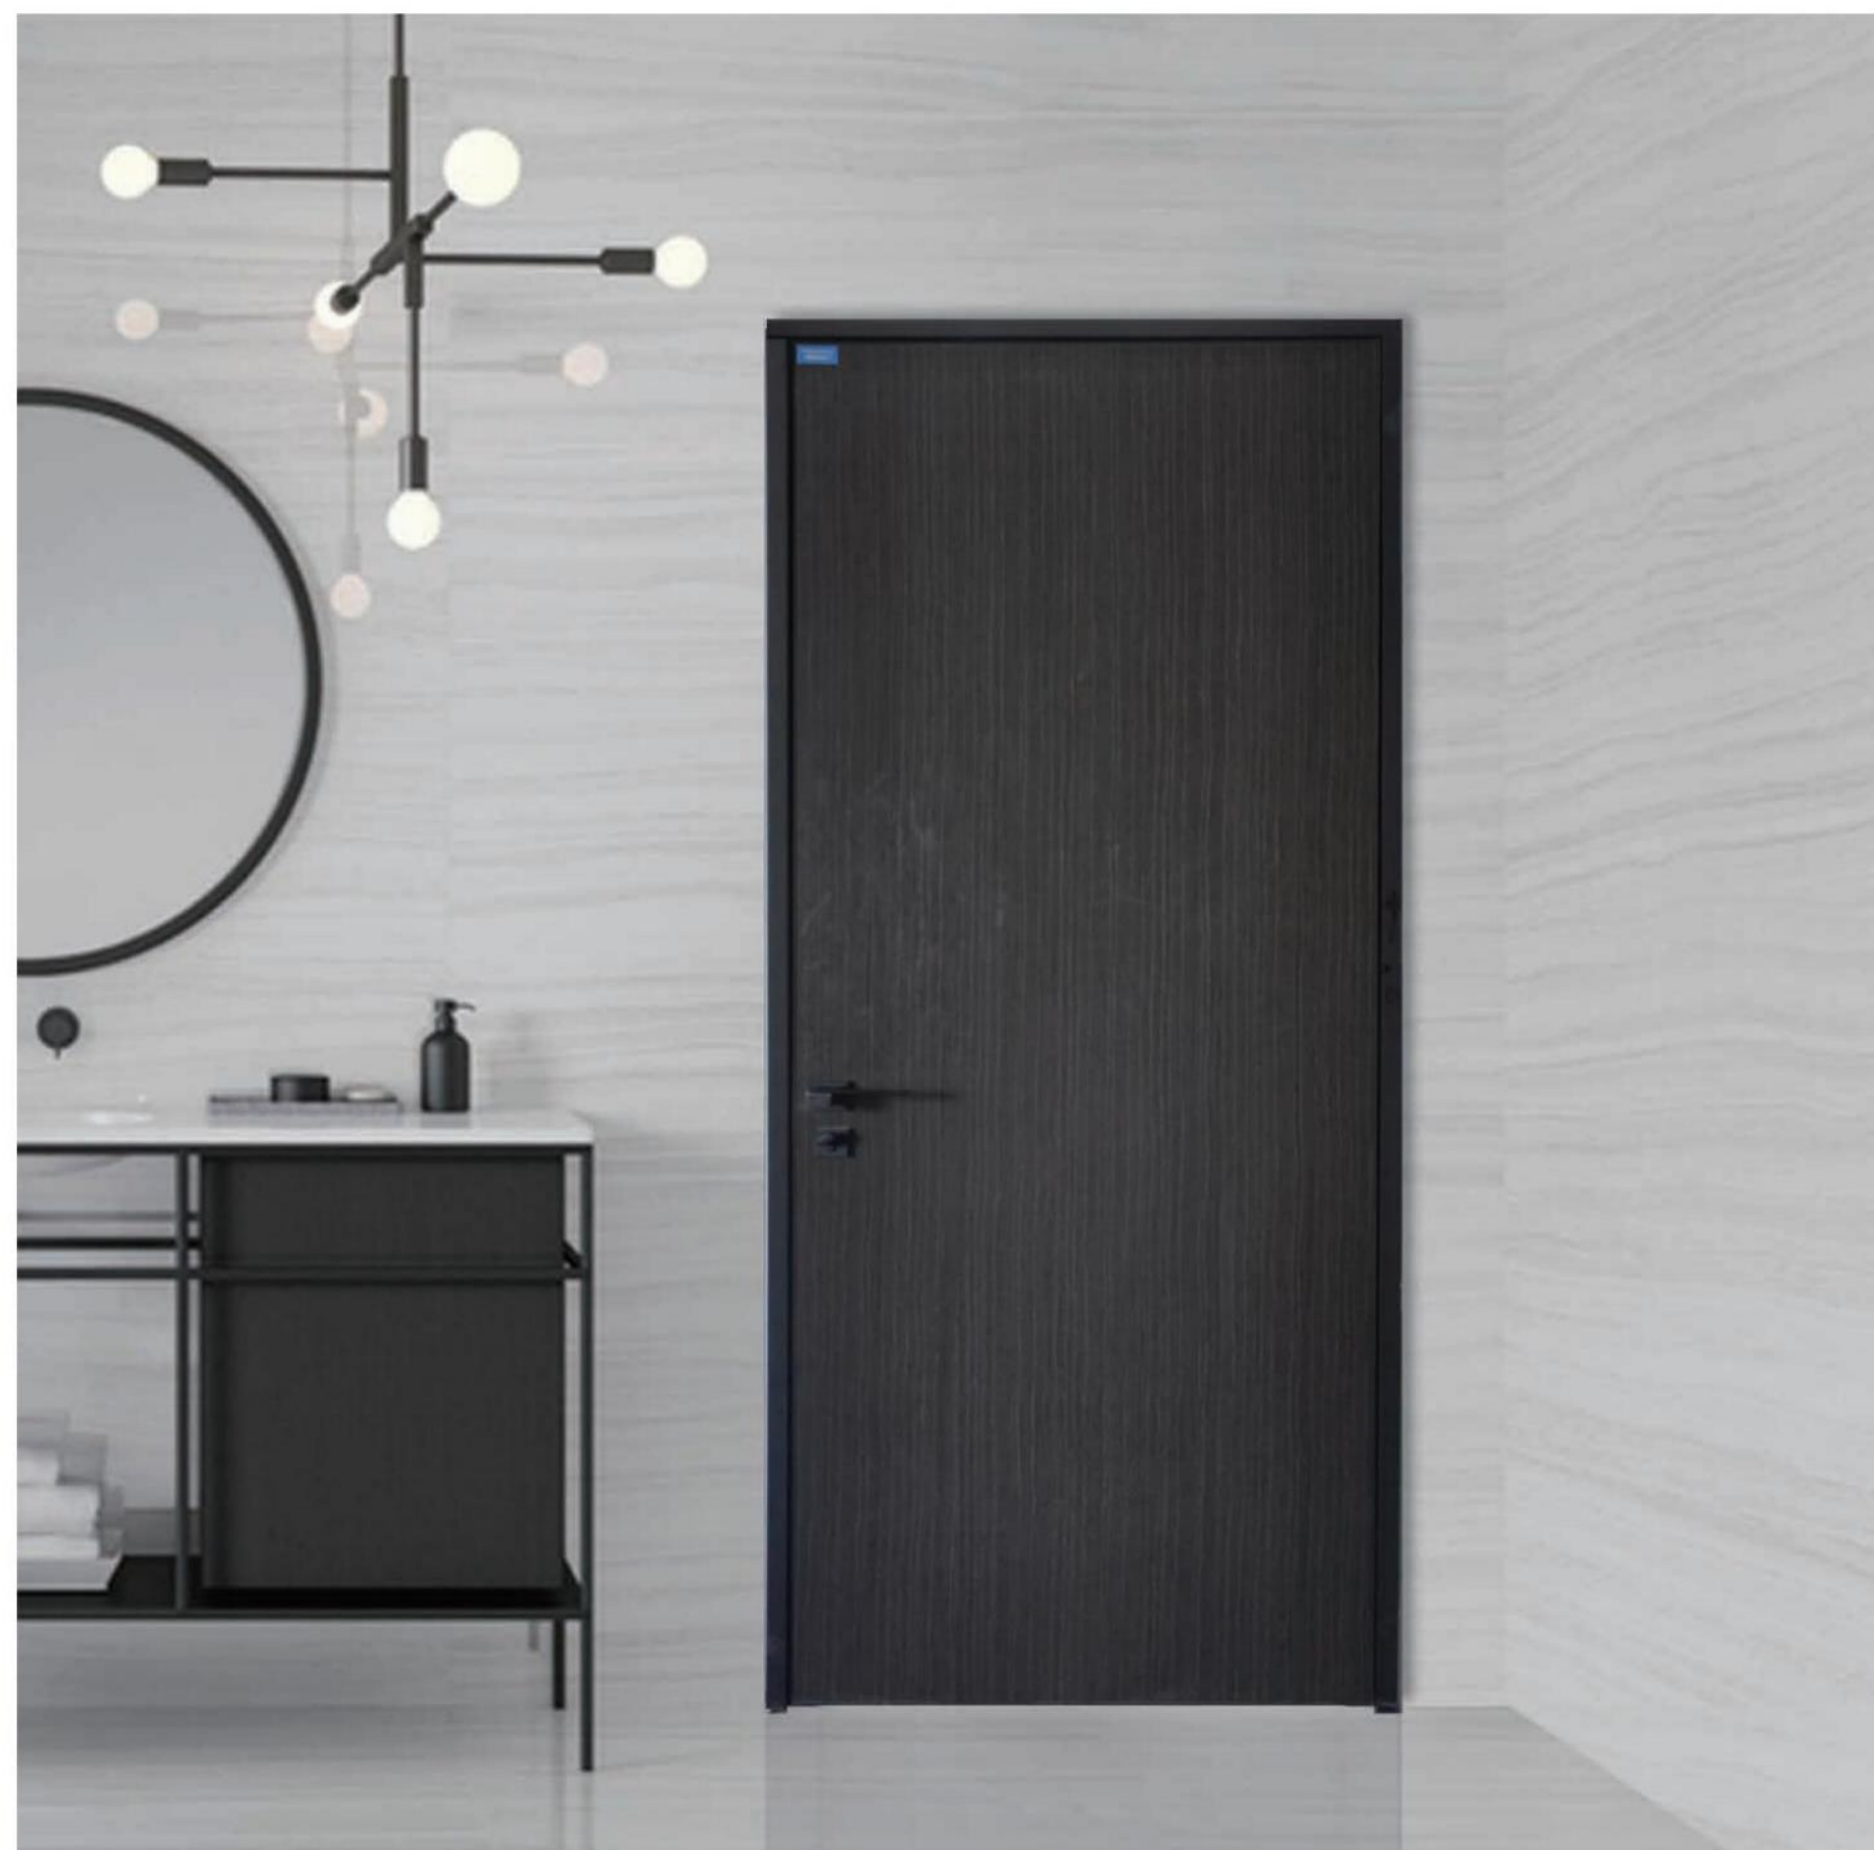

ECO-GATE NO. 2-SINGLE  
PACK, DOUBLE PACK  
COOL BLACK

极简 2 号 (生态门-单包、双包) 酷黑