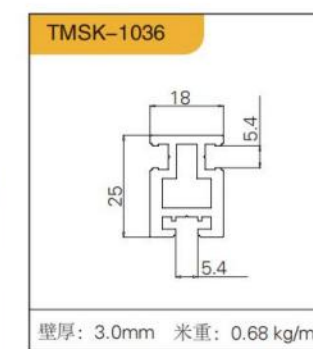

SIDEBOARD
餐边柜