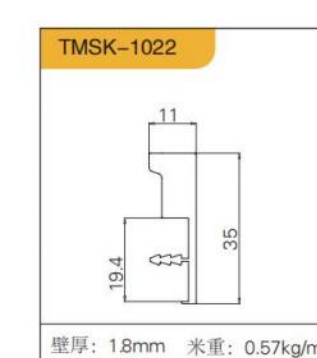

HARDWAREMINGASS
EMBLY PULL
五金明装拉手

五金封边拉手