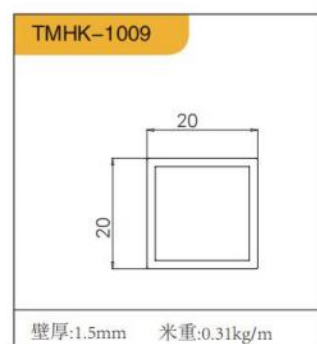

WALL SYSTEM
壁挂系统