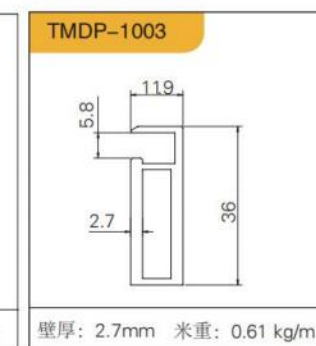

SIDEBOARD
餐边柜