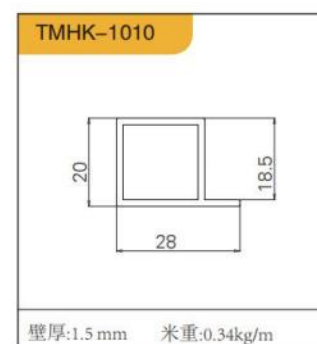

WALL SYSTEM
壁挂系统