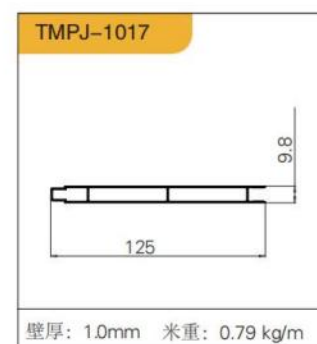

## HANDLE SERIES 五金拉手系列

常规尺寸：150mm  
1100mm  
支持任何尺寸定制

线条俐落简洁，家具都以直线为主，很少有曲线，而且造型简单、富含设计意味；色彩多以单色为主，其中黑、白两色是最常见的，可以说是异世极简的代表色，还会搭配一些灰色、银色、米黄色等原色，基本不会出现印花、图腾等。

THE LINES ARE SIMPLE AND STRAIGHT, AND THE FURNITURE IS MAINLY STRAIGHT LINES. THERE ARE FEW CURVED LINES, AND THE SHAPE IS SIMPLE AND RICH IN DESIGN. MOST OF THE COLORS ARE BASED ON MONOCHROME, OF WHICH BLACK AND WHITE ARE THE MOST COMMON. THEY CAN BE SAID TO BE THE REPRESENTATIVE COLORS OF THE WORLD. THEY WILL ALSO BE USED WITH SOME GREY, SILVER, BEIGE AND OTHER ORIGINAL COLORS. THERE WILL BE NO PRINTING AND TOTEMS.