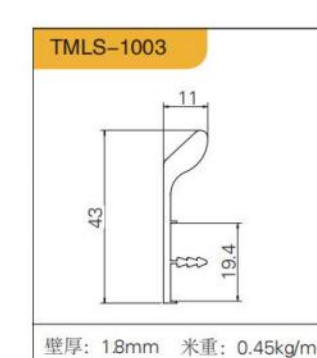

HARDWAREMINGASS
EMBLY PULL
五金明装拉手

五金封边拉手