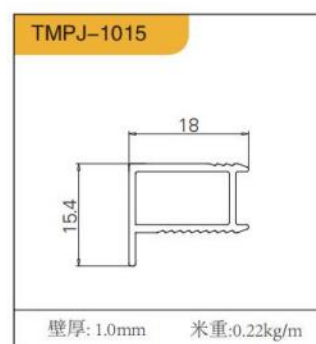

## HANDLE SERIES 五金拉手系列

常规尺寸：150mm  
1100mm  
支持任何尺寸定制

线条俐落简洁，家具都以直线为主，很少有曲线，而且造型简单、富含设计意味；色彩多以单色为主，其中黑、白两色是最常见的，可以说是异世极简的代表色，还会搭配一些灰色、银色、米黄色等原色，基本不会出现印花、图腾等。

THE LINES ARE SIMPLE AND STRAIGHT, AND THE FURNITURE IS MAINLY STRAIGHT LINES. THERE ARE FEW CURVED LINES, AND THE SHAPE IS SIMPLE AND RICH IN DESIGN. MOST OF THE COLORS ARE BASED ON MONOCHROME, OF WHICH BLACK AND WHITE ARE THE MOST COMMON. THEY CAN BE SAID TO BE THE REPRESENTATIVE COLORS OF THE WORLD. THEY WILL ALSO BE USED WITH SOME GREY, SILVER, BEIGE AND OTHER ORIGINAL COLORS. THERE WILL BE NO PRINTING AND TOTEMS.