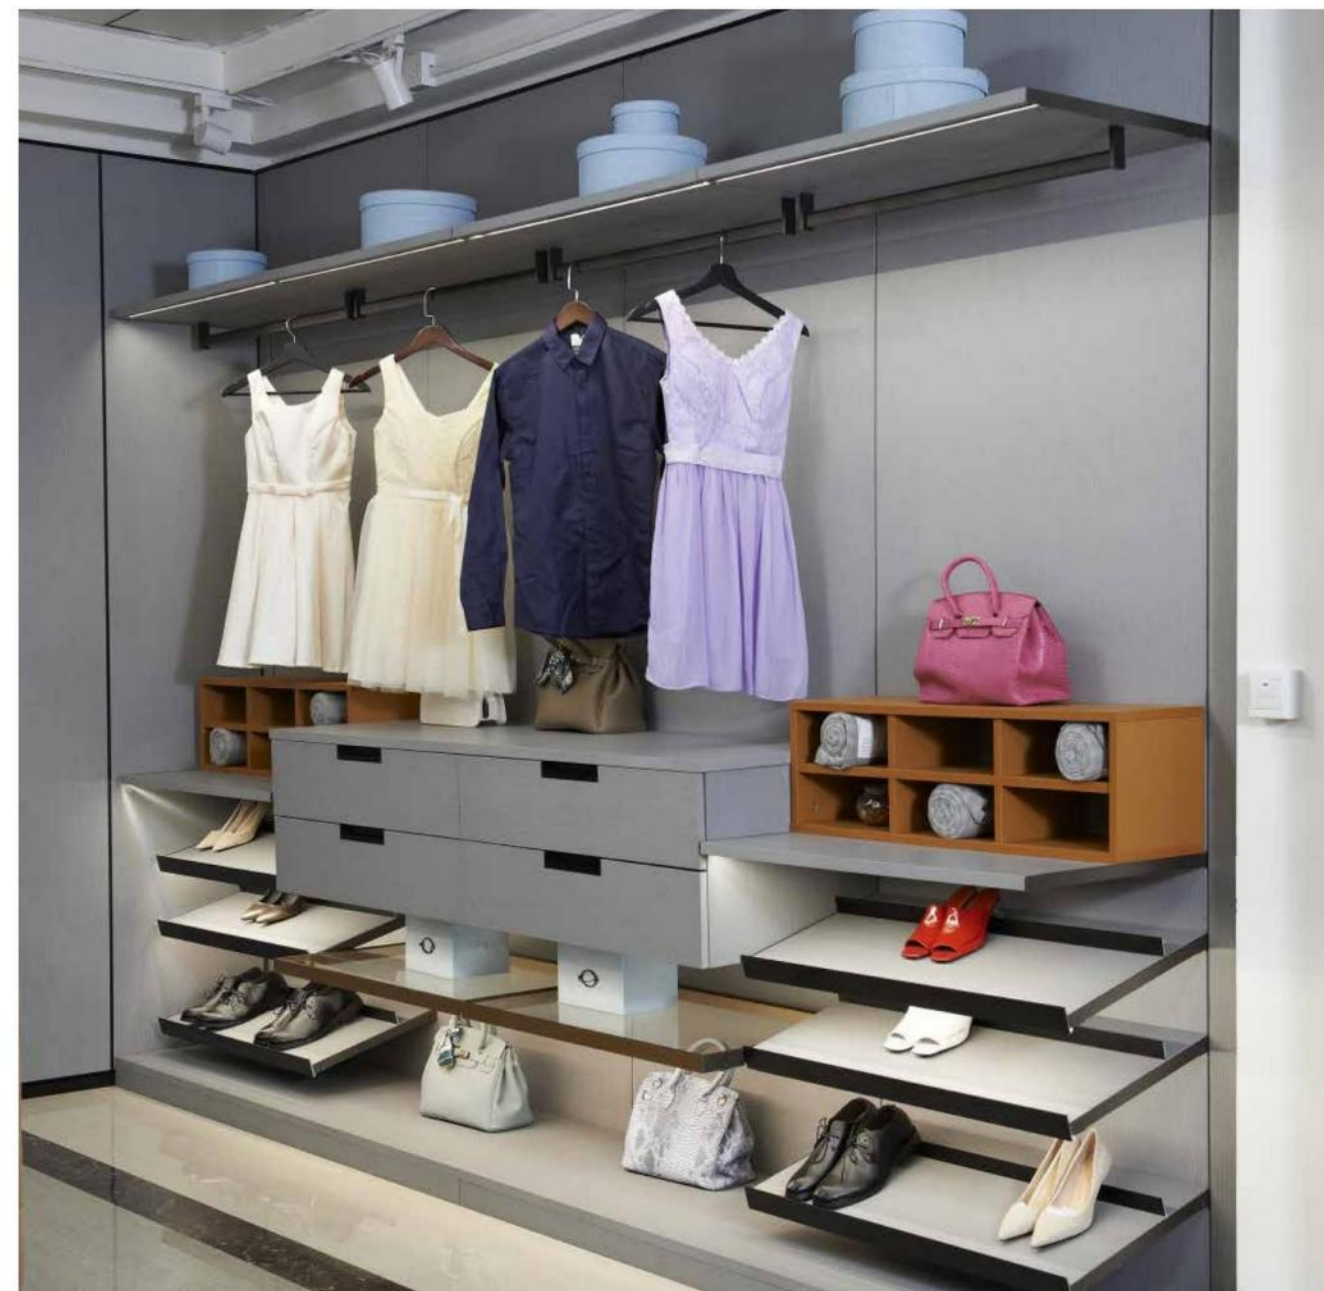

WALL SYSTEM
壁挂系统