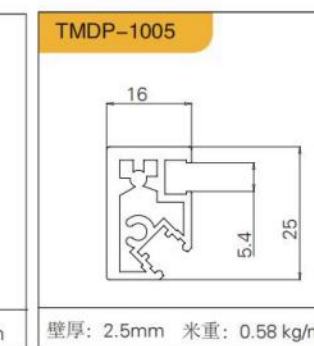

SIDEBOARD
餐边柜