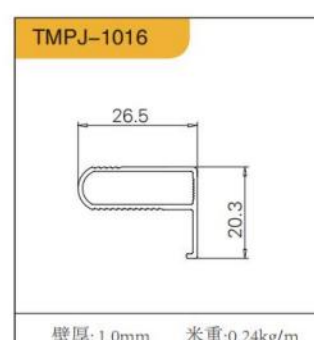

METALLIC
FLAMBOYANCE

这里的每一扇门, 都是一个精彩的世界
金属的艳丽
勾勒缤纷的都市优质生活画卷
The each door, Wood fragrance
Bright metal
Outlines the urban quality of life colorful picture of