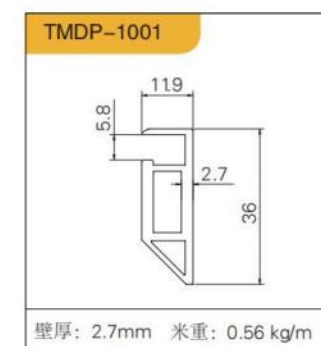

SIDEBOARD
餐边柜