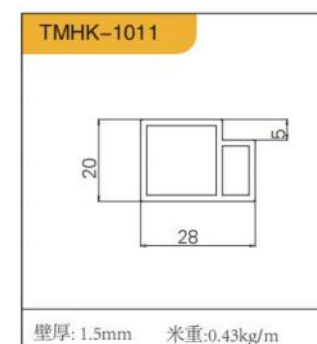

WALL SYSTEM
壁挂系统