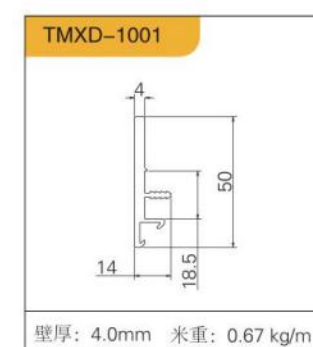

ANTI-GLARE,  
BUILT-IN  
防眩光、嵌入式

SKIRTING LINE  
踢脚线

SHOE FILE  
FRONT  
CARD, MIDDLE CARD  
鞋档 前卡、中卡

STRAIGHTENER, T-BAR  
拉直器、T型条

WINE CUP HOLDER  
WINE BOTTLE HOLDER  
酒杯架、酒瓶架

配件：天地铰链、针式铰链、20铰链、烟斗铰链