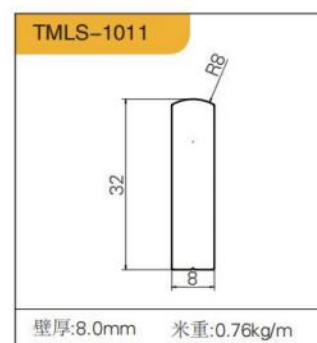

HARDWAREMINGASS
EMBLY PULL
五金明装拉手

五金封边拉手