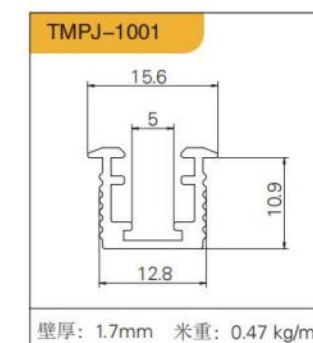

ANTI-GLARE,  
BUILT-IN  
防眩光、嵌入式

SKIRTING LINE  
踢脚线

SHOE FILE  
FRONT  
CARD, MIDDLE CARD  
鞋档 前卡、中卡

STRAIGHTENER, T-BAR  
拉直器、T型条

WINE CUP HOLDER  
WINE BOTTLE HOLDER  
酒杯架、酒瓶架

配件：天地铰链、针式铰链、20铰链、烟斗铰链