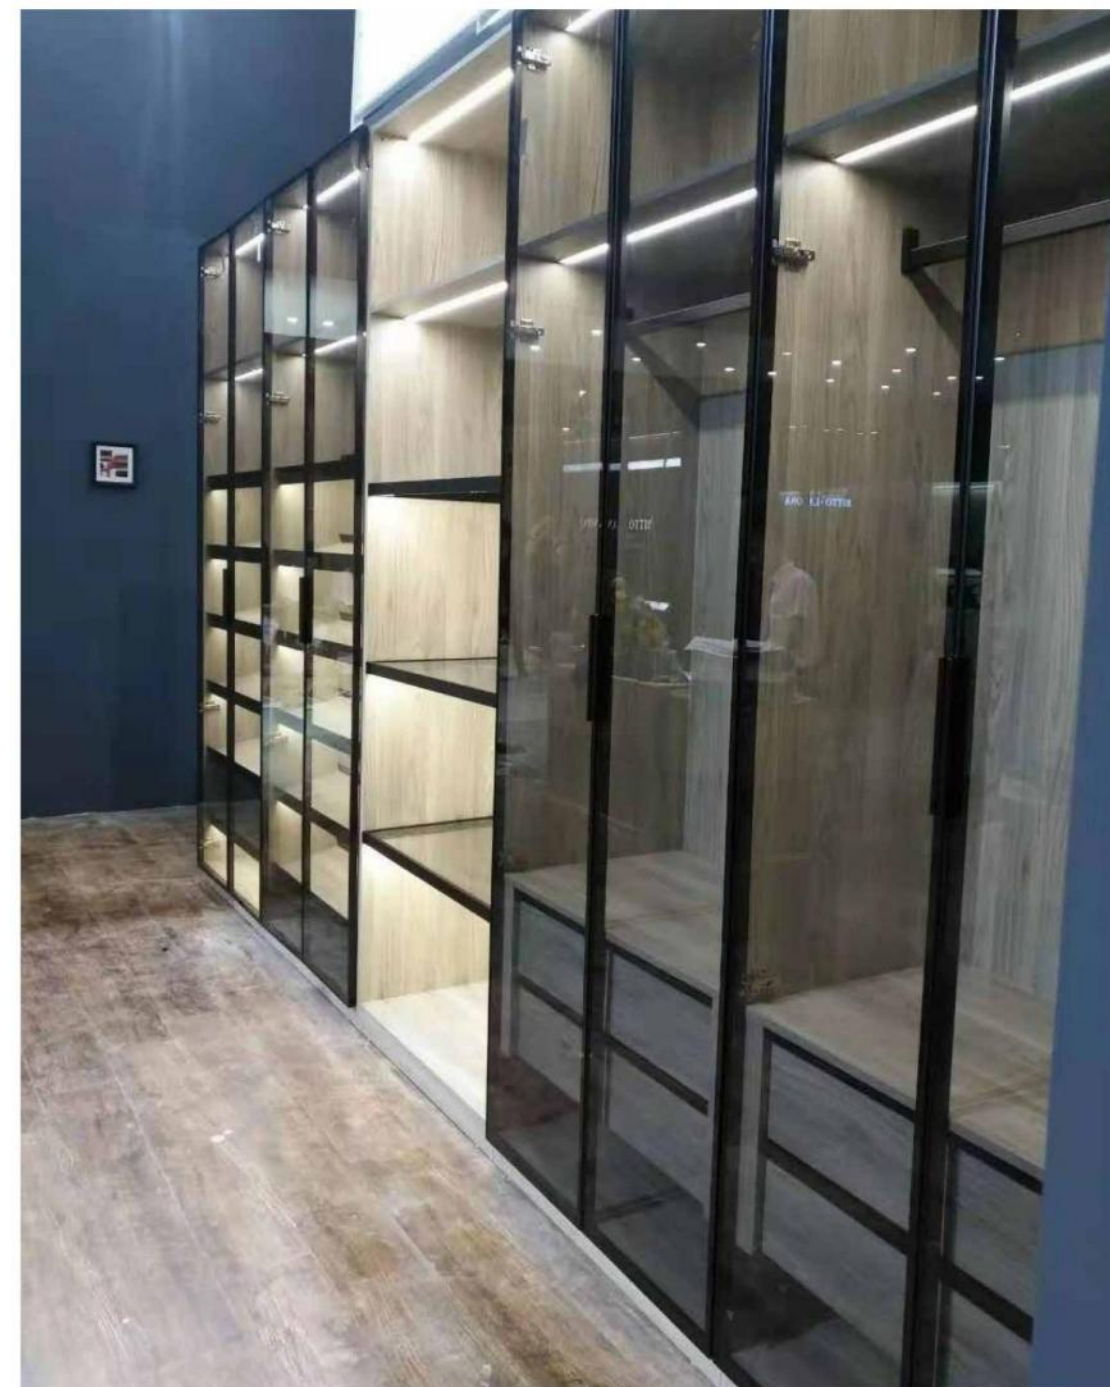

ANTI-GLARE,  
BUILT-IN  
防眩光、嵌入式

SKIRTING LINE  
踢脚线

SHOE FILE  
FRONT  
CARD, MIDDLE CARD  
鞋档 前卡、中卡

STRAIGHTENER, T-BAR  
拉直器、T型条

WINE CUP HOLDER  
WINE BOTTLE HOLDER  
酒杯架、酒瓶架

配件：天地铰链、针式铰链、20铰链、烟斗铰链