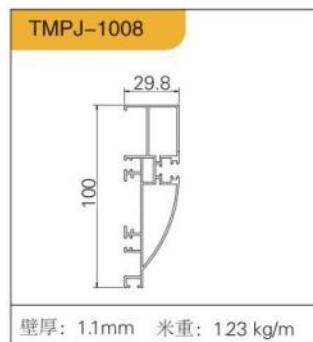

ANTI-GLARE,  
BUILT-IN  
防眩光、嵌入式

SKIRTING LINE  
踢脚线

SHOE FILE  
FRONT  
CARD, MIDDLE CARD  
鞋档 前卡、中卡

STRAIGHTENER, T-BAR  
拉直器、T型条

WINE CUP HOLDER  
WINE BOTTLE HOLDER  
酒杯架、酒瓶架

配件：天地铰链、针式铰链、20铰链、烟斗铰链