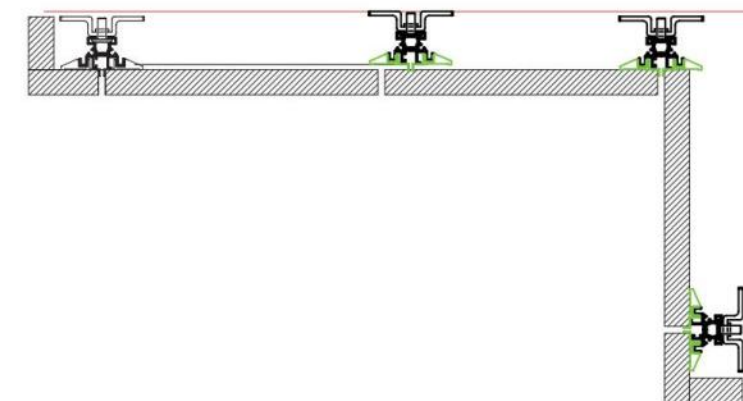

WALL SYSTEM
壁挂系统