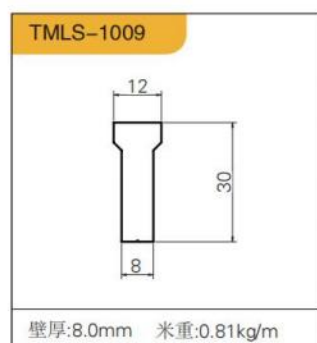

HARDWAREMINGASS
EMBLY PULL
五金明装拉手

五金封边拉手