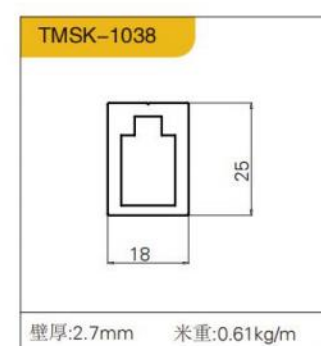

SIDEBOARD
餐边柜