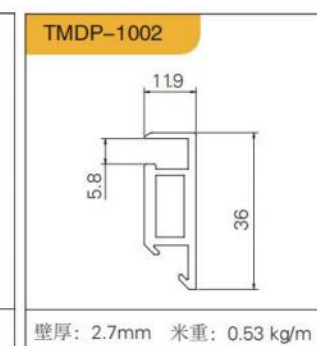

SIDEBOARD
餐边柜