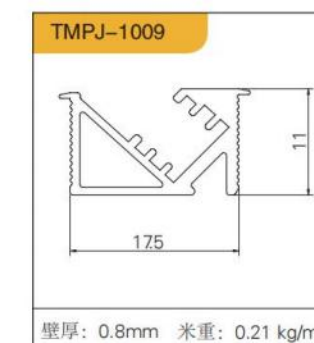

ANTI-GLARE,  
BUILT-IN  
防眩光、嵌入式

SKIRTING LINE  
踢脚线

SHOE FILE  
FRONT  
CARD, MIDDLE CARD  
鞋档 前卡、中卡

STRAIGHTENER, T-BAR  
拉直器、T型条

WINE CUP HOLDER  
WINE BOTTLE HOLDER  
酒杯架、酒瓶架

配件：天地铰链、针式铰链、20铰链、烟斗铰链