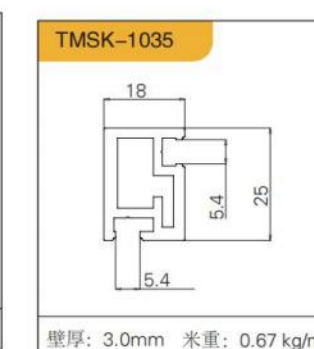

SIDEBOARD
餐边柜