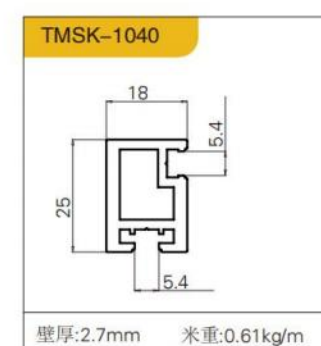

SIDEBOARD
餐边柜