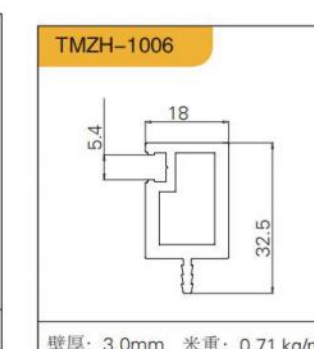

SIDEBOARD
餐边柜