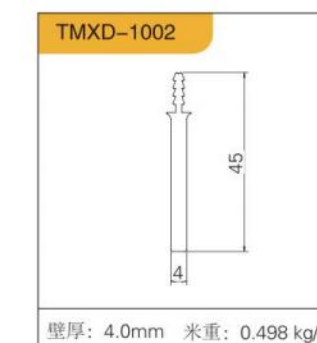

ANTI-GLARE,  
BUILT-IN  
防眩光、嵌入式

SKIRTING LINE  
踢脚线

SHOE FILE  
FRONT  
CARD, MIDDLE CARD  
鞋档 前卡、中卡

STRAIGHTENER, T-BAR  
拉直器、T型条

WINE CUP HOLDER  
WINE BOTTLE HOLDER  
酒杯架、酒瓶架

配件：天地铰链、针式铰链、20铰链、烟斗铰链