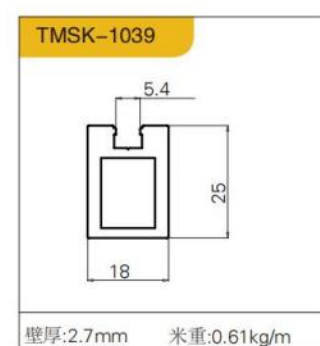

SIDEBOARD
餐边柜