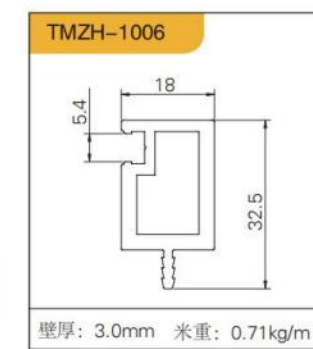

SIDEBOARD
餐边柜