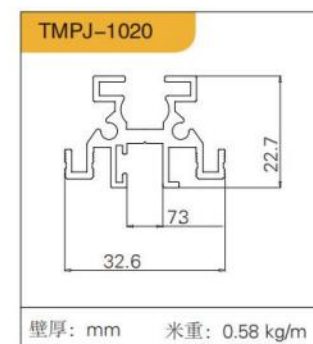

WALL SYSTEM
壁挂系统