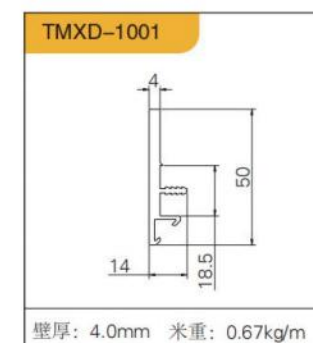

ANTI-GLARE,  
BUILT-IN  
防眩光、嵌入式

SKIRTING LINE  
踢脚线

SHOE FILE  
FRONT  
CARD, MIDDLE CARD  
鞋档 前卡、中卡

STRAIGHTENER, T-BAR  
拉直器、T型条

WINE CUP HOLDER  
WINE BOTTLE HOLDER  
酒杯架、酒瓶架

配件：天地铰链、针式铰链、20铰链、烟斗铰链