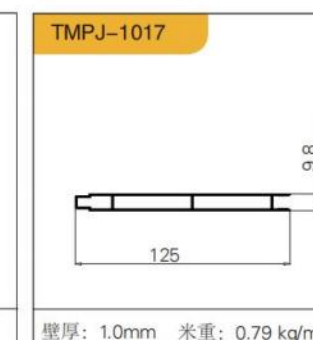

ECO-GATE NO. 2-SINGLE  
PACK, DOUBLE PACK  
COOL BLACK

极简 2 号 (生态门-单包、双包) 酷黑