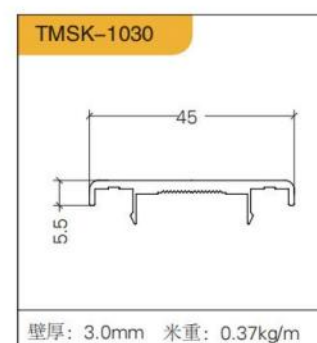

## HANDLE SERIES 五金拉手系列

常规尺寸：150mm  
1100mm  
支持任何尺寸定制

线条俐落简洁，家具都以直线为主，很少有曲线，而且造型简单、富含设计意味；色彩多以单色为主，其中黑、白两色是最常见的，可以说是异世极简的代表色，还会搭配一些灰色、银色、米黄色等原色，基本不会出现印花、图腾等。

THE LINES ARE SIMPLE AND STRAIGHT, AND THE FURNITURE IS MAINLY STRAIGHT LINES. THERE ARE FEW CURVED LINES, AND THE SHAPE IS SIMPLE AND RICH IN DESIGN. MOST OF THE COLORS ARE BASED ON MONOCHROME, OF WHICH BLACK AND WHITE ARE THE MOST COMMON. THEY CAN BE SAID TO BE THE REPRESENTATIVE COLORS OF THE WORLD. THEY WILL ALSO BE USED WITH SOME GREY, SILVER, BEIGE AND OTHER ORIGINAL COLORS. THERE WILL BE NO PRINTING AND TOTEMS.