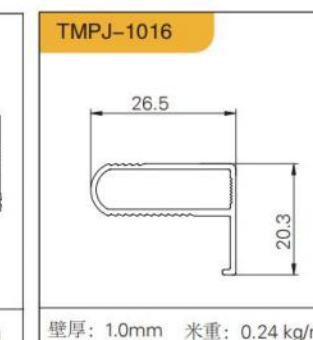

METALLIC
FLAMBOYANCE

这里的每一扇门, 都是一个精彩的世界
金属的艳丽
勾勒缤纷的都市优质生活画卷
The each door, Wood fragrance
Bright metal
Outlines the urban quality of life colorful picture of