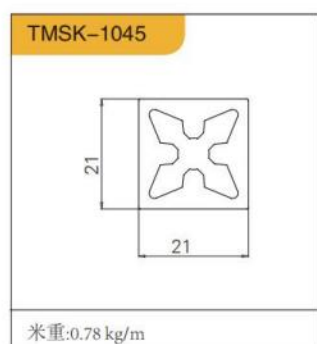

WALL SYSTEM
壁挂系统