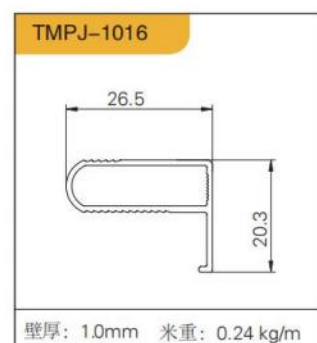

## HANDLE SERIES 五金拉手系列

常规尺寸：150mm  
1100mm  
支持任何尺寸定制

线条俐落简洁，家具都以直线为主，很少有曲线，而且造型简单、富含设计意味；色彩多以单色为主，其中黑、白两色是最常见的，可以说是异世极简的代表色，还会搭配一些灰色、银色、米黄色等原色，基本不会出现印花、图腾等。

THE LINES ARE SIMPLE AND STRAIGHT, AND THE FURNITURE IS MAINLY STRAIGHT LINES. THERE ARE FEW CURVED LINES, AND THE SHAPE IS SIMPLE AND RICH IN DESIGN. MOST OF THE COLORS ARE BASED ON MONOCHROME, OF WHICH BLACK AND WHITE ARE THE MOST COMMON. THEY CAN BE SAID TO BE THE REPRESENTATIVE COLORS OF THE WORLD. THEY WILL ALSO BE USED WITH SOME GREY, SILVER, BEIGE AND OTHER ORIGINAL COLORS. THERE WILL BE NO PRINTING AND TOTEMS.